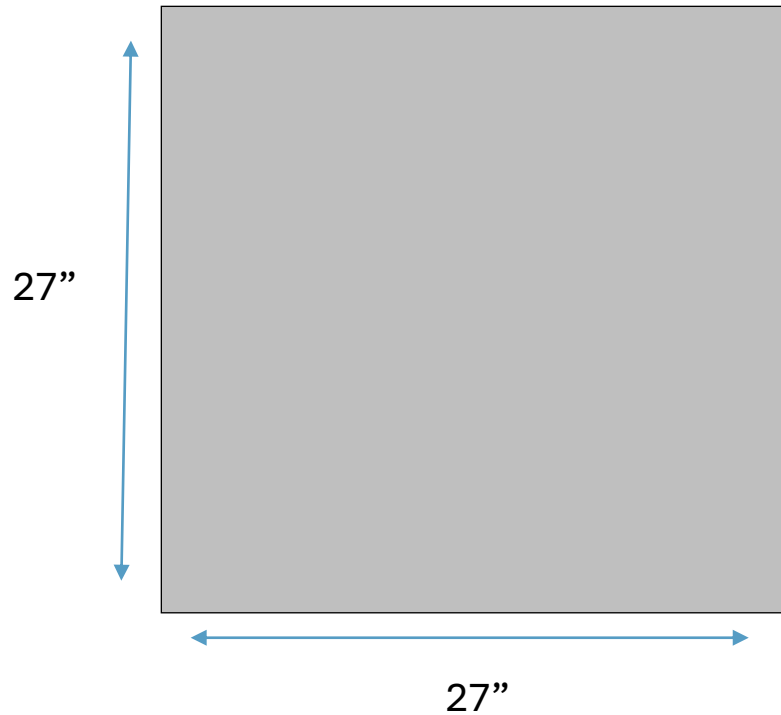

Cocktail Table Decal

Nashville Hematology Conference | February 20-22, 2025
Country Music Hall of Fame® and Museum | Nashville, TN

- Please provide all artwork with fonts outlined and images embedded
- Include a 2" bleed on all artwork