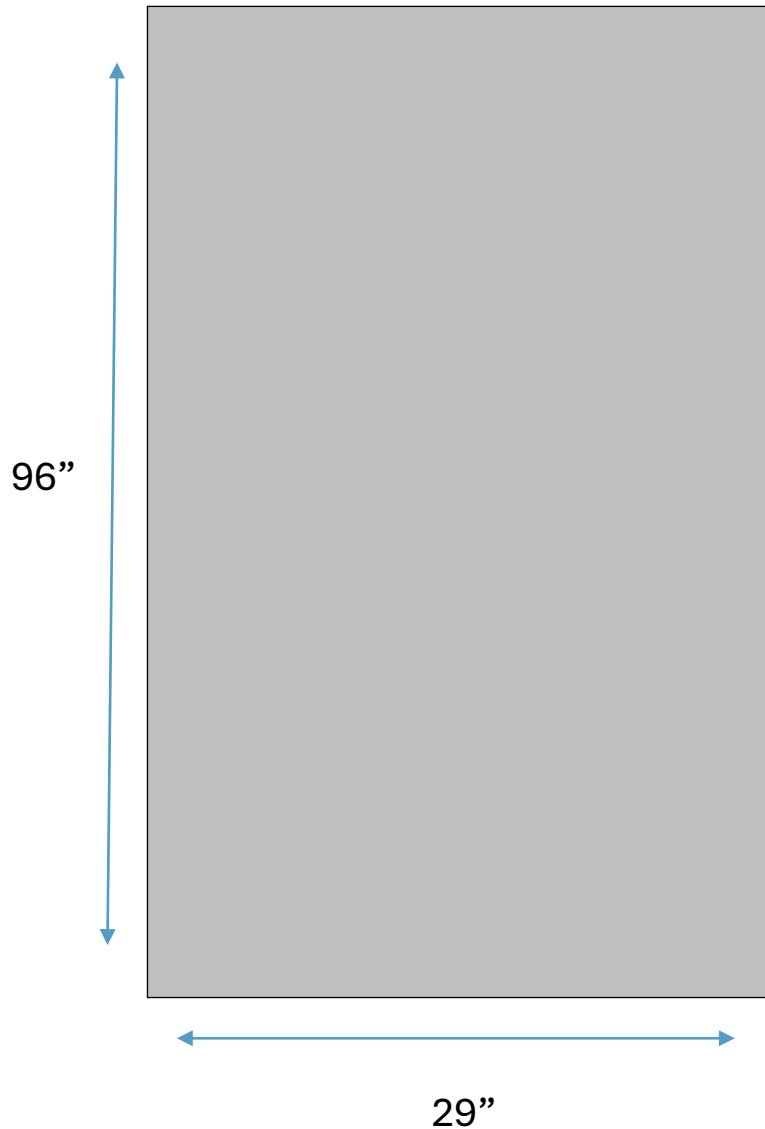

Exhibit Hall Column Specs – 4th Floor

Nashville Hematology Conference | February 20-22, 2025
Country Music Hall of Fame® and Museum | Nashville, TN

- Each column is a square with 4 sides. Each side is 29” wide x 96” tall and you can brand all 4 sides.
- Please provide all artwork with fonts outlined and images embedded
- Include a 2” bleed on all artwork